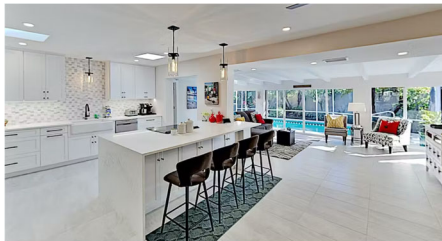

RPAC AUCTION

Installation & Awards Celebration
Friday, January 19, 2024

7 DAY STAY IN SUNNY SARASOTA!

Up to 7 days stay in beautiful St. Armands Key!

Beautiful 3BR/3BA home! Perfect oasis in the heart of St. Armands Circle. Walk a 1/2 mile to the beach or hop in the car for other adventures such as kayaking, fishing, and sightseeing.

Description & Photos available at: <https://www.vacasa.com/unit/54018>

DINNER PARTY FOR 8

Compliments of [Circle S Ranch](#)

A wide variety of menus and bar services to fit the style of your party. Dinners include a salad, bread, entree, and choice of dessert— OR a bonfire with s'mores!

“LAWRENCE CELEBRATES”

24” x 32” Brian Timmer Print

on Stretched Canvas with 1.5” Gallery Wrap.
Includes a \$200 Framewoods Gallery Gift Card.
Valued at \$761

36” CAST IRON BLACKSTONE

Professional Restaurant Grade
Griddle/Cooking Station with
Lid, Cover, Accessories, and
\$250 Gift Card to Yoder Meats.
Valued at \$700